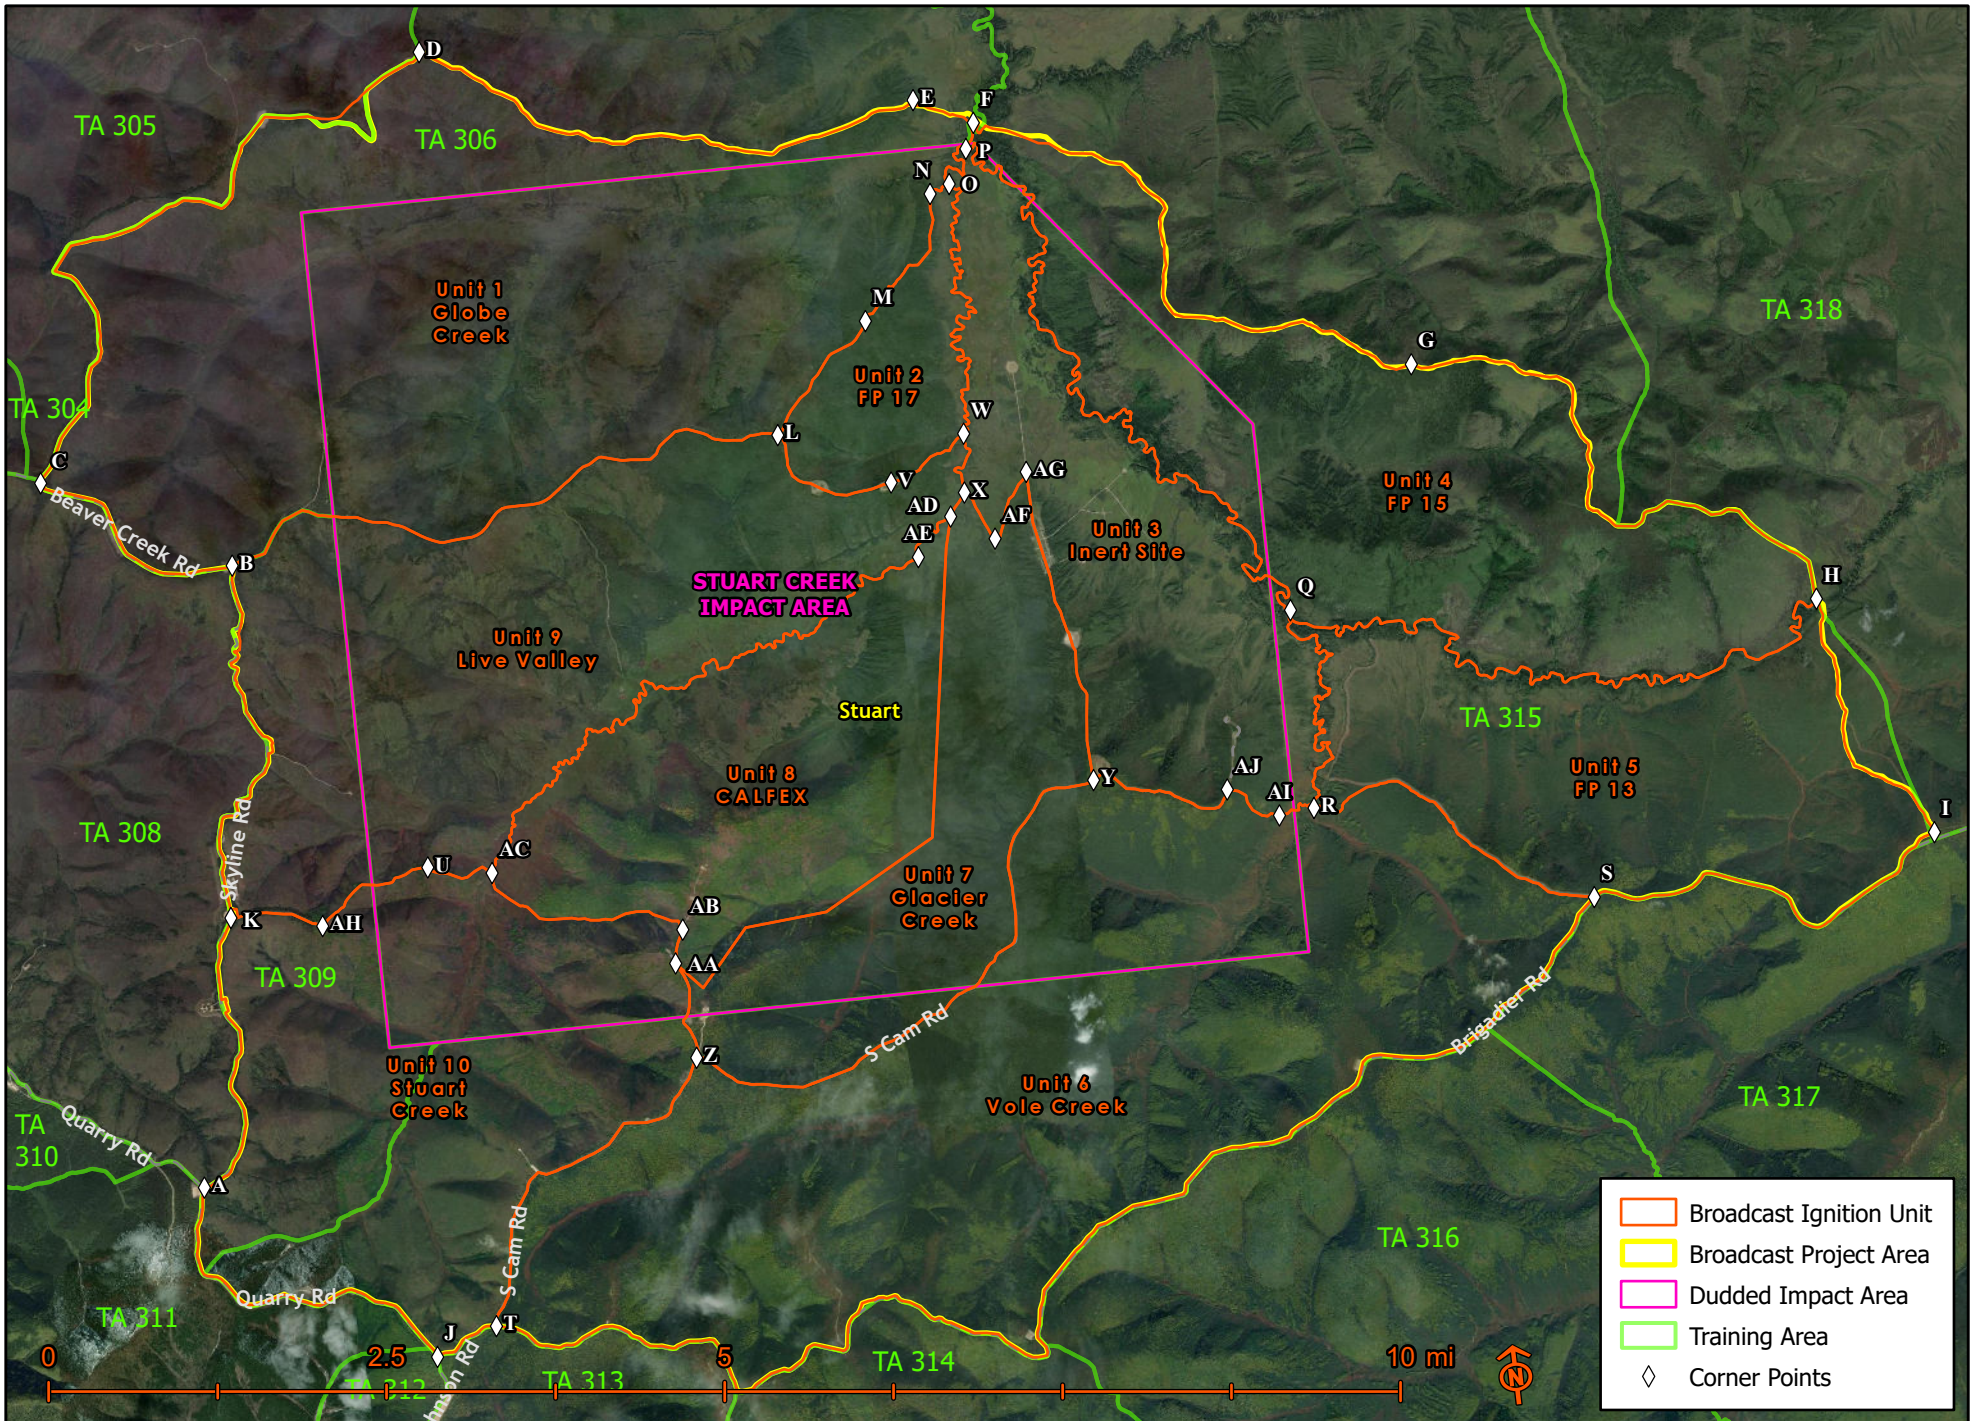

YTA - Stuart Creek Project Area and Ignition Units

- Broadcast Ignition Unit
- Broadcast Project Area
- Dudded Impact Area
- Training Area
- Corner Points